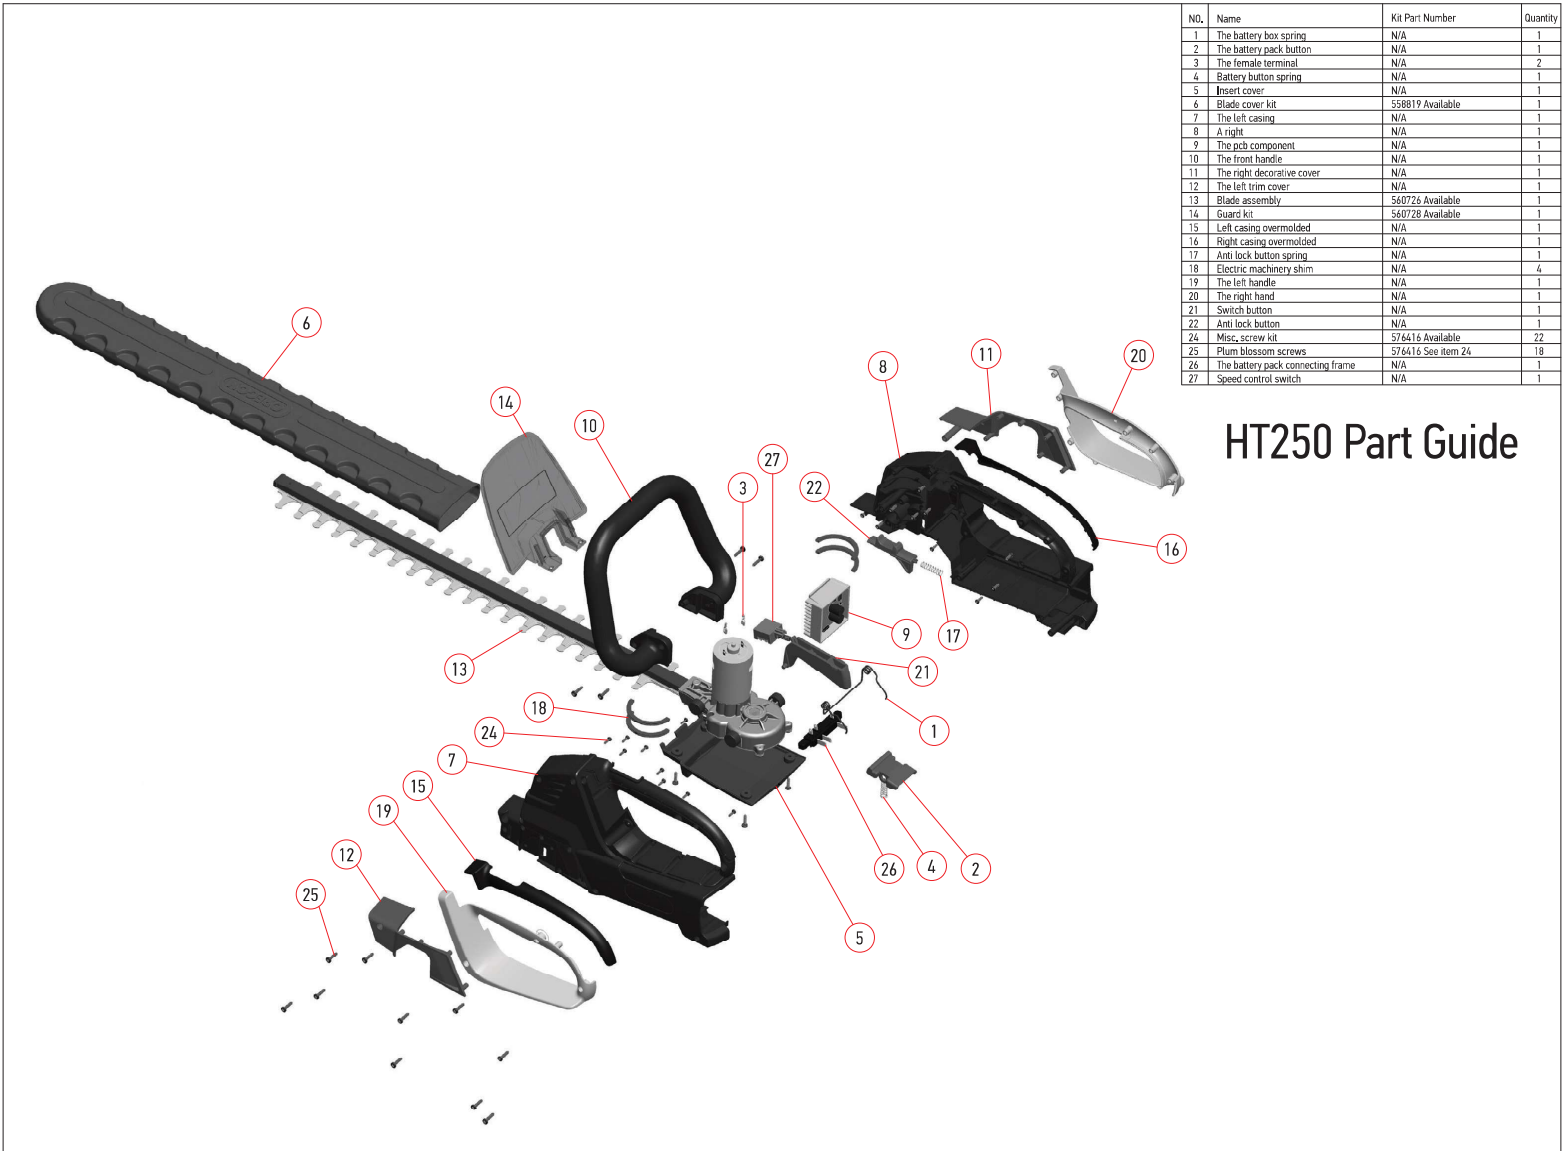

NO.	Name	Kit Part Number	Quantity
1	The battery box spring	N/A	1
2	The battery pack button	N/A	1
3	The female terminal	N/A	2
4	Battery button spring	N/A	1
5	Insert cover	N/A	1
6	Blade cover kit	558819 Available	1
7	The left casing	N/A	1
8	A right	N/A	1
9	The pcb component	N/A	1
10	The front handle	N/A	1
11	The right decorative cover	N/A	1
12	The left trim cover	N/A	1
13	Blade assembly	560726 Available	1
14	Guard kit	560728 Available	1
15	Left casing overmolded	N/A	1
16	Right casing overmolded	N/A	1
17	Anti lock button spring	N/A	1
18	Electric machinery shim	N/A	4
19	The left handle	N/A	1
20	The right hand	N/A	1
21	Switch button	N/A	1
22	Anti lock button	N/A	1
24	Misc. screw kit	576416 Available	22
25	Plum blossom screws	576416 See item 24	18
26	The battery pack connecting frame	N/A	1
27	Speed control switch	N/A	1

HT250 Part Guide