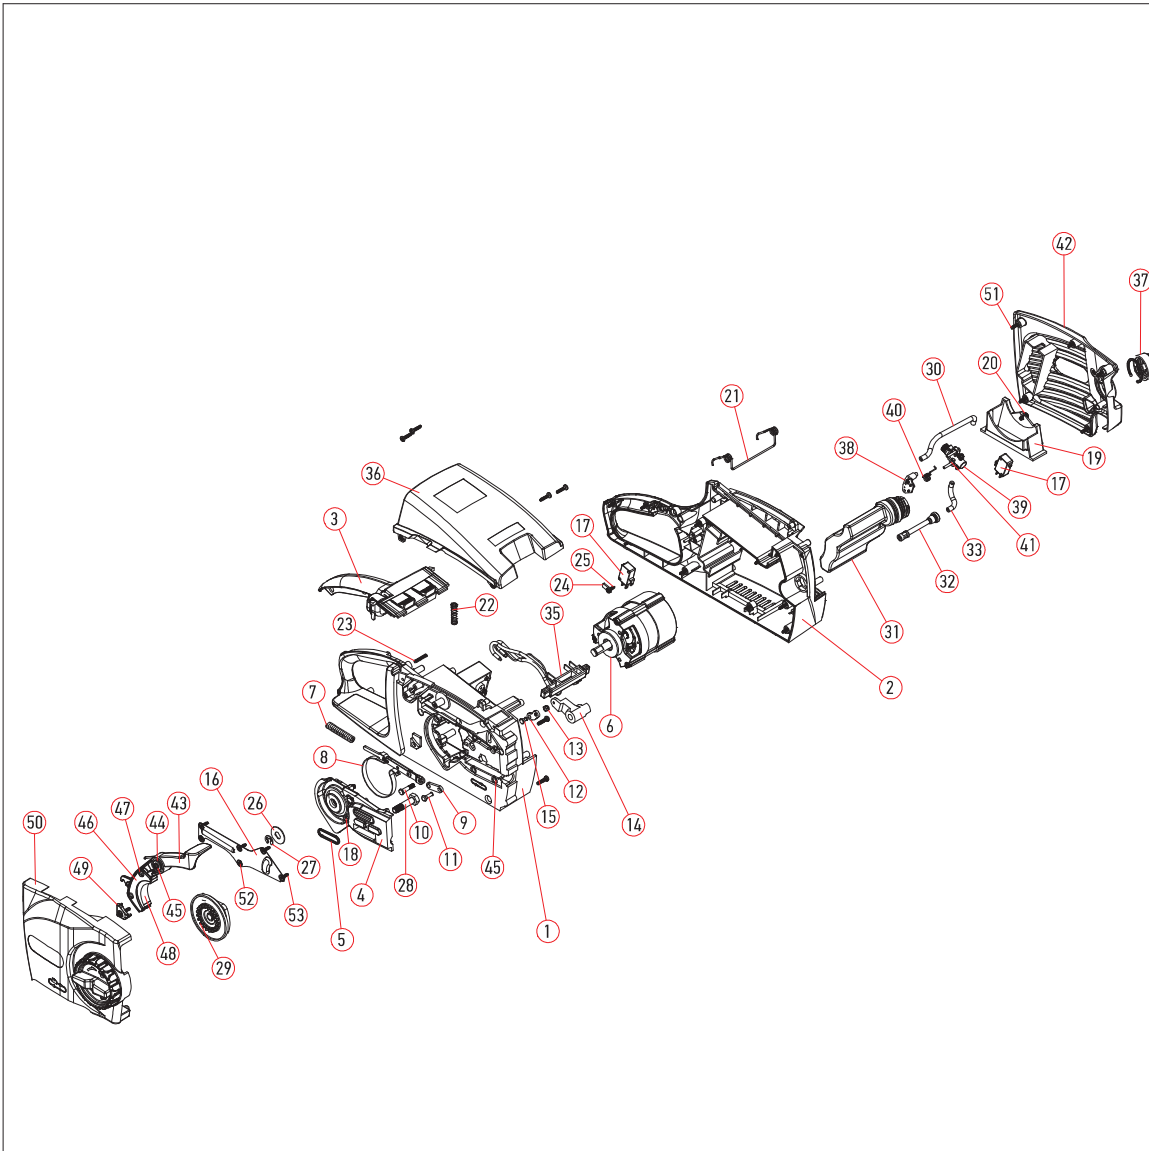

NQ	Name	Kit Part Number	Quantity
1	Case, right	N/A	1
2	Case, left	N/A	1
3	Battery release handle cap, CS250/CS300	N/A	1
4	Chassis	N/A	1
5	O-ring, bar oil pad	555918 Available	1
6	Motor	574921 Available	1
7	Brake spring, CS250/CS300	N/A	1
8	Brake linkage, CS250/CS300	N/A	1
9	Brake link 4, CS250/CS300	N/A	1
10	Brake pin 1, CS250/CS300	N/A	1
11	Brake pin 2, CS250/CS300	N/A	1
12	Brake link 5, CS250/CS300	N/A	1
13	Lock nut, m4	N/A	1
14	Brake lever, CS250/CS300	N/A	1
15	Brake pin 3, CS250/CS300	N/A	1
16	Brake cover plate, CS250/CS300	569519 Available	1
17	Micro switch, Jiaben	551298 Available	2
18	M5 X 16, FHCS torx	574981 Available in kit, 576413	3
19	Fan shroud	574936 Available	1
20	M4 X 10, BHCS torx	574979 Available in kit, 576413	1
21	Battery eject spring, CS250/CS300	569528 Available	1
22	Trigger spring, CS250/CS300	N/A	1
23	Interlock button spring, CS250/CS300	N/A	1
24	Switch capture clamp, CS250/CS300	N/A	1
25	Screw, K30 X 10 BH, torx	551336 Available in kit, 576413	1
26	Shaft washer, CS250/CS300	N/A	1
27	E-clip, output shaft, CS250/CS300	N/A	1
28	Bar stud, M8	574932 Available	1
29	Torsioner	574966 Available as kit, 573656	1
30	Tube, oil pump output	N/A	1
31	Oil tank	574954 Available in kit, 573091	1
32	Oil filter system	574939 Available in kit, 573091	1
33	Tube, oil pump intake	N/A	1
34	Controller	574955 Available	1
35	Terminal block and wires	N/A	1
36	Top cover, CS250/CS300	N/A	1
37	Oil cap assembly	573657 Available	1
38	Oil pump mount	N/A	1
39	Oil pump	574975 Available	1
40	Spring, oil pump	N/A	1
41	M3 X 20, SHCS hex and washer	574978 Available in kit, 576413	2
42	Motor cover	N/A	1
43	PowerSharp arm assembly, CS250/CS300	552428 Available in kit, 546420	1
44	PowerSharp arm washer, CS250/CS300	569519 Available in kit, 546420	1
45	Screw, M4 X 0.7 X 10 mm, BH, torx	551335 Available in kit, 576413	7
46	PowerSharp stone holder, integrated	569546 Available in kit, 546420	1
47	Screw, M4 X 0.7 X 12 mm, PH, slotted	551338 Available in kit, 576413	2
48	Stone, 91 PowerSharp onboard electric	N/A	1
49	PowerSharp arm retainer, CS250/CS300	569544 Available in kit, 546420	1
50	Side cover	574949 Available in kit, 573089	1
51	Screw, K40 X 16 BH, torx	551332 Available in kit, 576413	24
52	Screw, M4 X 0.7 X 8 mm, CSH, torx	551337 Available in kit, 576413	1
53	Screw, K40 X 12 CSH, torx	551336 Available in kit, 576413	5
54	Screw, ST4 X 16 BH, Phillips	557363 Available in kit, 576413	2
	Bar (not shown)	14050EAD01	
	Chain (not shown)	560507 NA, 573268 EU	

CS300 Part Guide