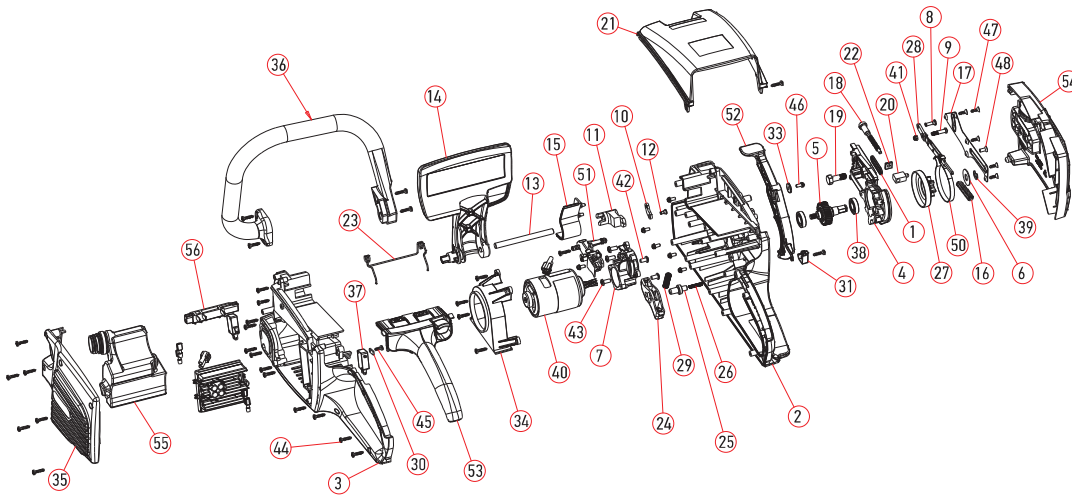

NO.	Name	Kit Part Number	Quantity
1	O-ring, bar pad	546500 Available	1
2	Case, right	N/A	1
3	Case, left	N/A	1
4	Chassis	N/A	1
5	Shaft, 31 tooth	N/A	1
6	Shaft washer, CS250/CS300	N/A	1
7	Gearbox	N/A	1
8	Brake pin 2, CS250/CS300	N/A	1
9	Brake pin 1, CS250/CS300	N/A	1
10	Brake link 5, CS250/CS300	N/A	1
11	Brake lever, CS250/CS300	N/A	1
12	Brake pin 3, CS250/CS300	N/A	1
13	Handguard axle	N/A	1
14	Handguard	N/A	1
15	Case, handguard insert	N/A	1
16	Brake spring, CS250/CS300	N/A	1
17	Brake cover plate, CS250/CS300	549519 Available	1
18	Tensioner screw	549522 Available as 546623, items 18, 20, 22	1
19	Bar stud	549523 Available	1
20	Tensioner pin	N/A	1
21	Top cover, CS250/CS300	N/A	1
22	Tensioner retainer	N/A	1
23	Battery eject spring, CS250/CS300	549528 Available	1
24	Trigger, short version	N/A	1
25	Button, interlock	N/A	1
26	Interlock button spring, CS250/CS300	N/A	1
27	Sprocket, 3/8 pitch	549533 546622, includes items 27 & 39	1
28	Bracket, CS250/CS300	N/A	1
29	Trigger spring, CS250/CS300	N/A	1
30	Switch capture clamp, CS250/CS300	N/A	1
31	PowerSharp arm retainer, CS250/CS300	549544 See item 52	1
32	PowerSharp stone holder, integrated	549546 See item 52	1
33	PowerSharp arm washer, CS250/CS300	549549 See item 52	1
34	Exhaust shroud	549550 Available	1
35	Motor cover	N/A	1
36	Front handle	N/A	1
37	Micro switch, Jiaben	551298 Available	2
38	Bearing, 24 X 12 X 16	N/A	2
39	E-clip, output shaft, CS250/CS300	N/A	1
40	PMDC motor	551320 Available	1
41	Nut, M4	N/A	1
42	Screw, M5 X 0.8 X 10 mm, BH, torx	N/A	2
43	Screw, M5 X 0.8 X 12 mm, BH, torx	N/A	3
44	Screw, K40 X 16 BH, torx	N/A	30
45	Screw, K40 X 10 BH, torx	N/A	1
46	Screw, M4 X 0.7 X 10 mm, BH, torx (PAW)	N/A	8
47	Screw, K40 X 12 CSH, torx	N/A	5
48	Screw, M4 X 0.7 X 8 mm, CSH, torx	N/A	1
49	Screw, M4 X 0.7 X 12 mm, PH, slotted	N/A	2
50	Brake linkage, CS250/CS300	N/A	1
51	Oil pump	552426 Available	1
52	PowerSharp arm assembly, CS250/CS300	552428 Available as kit, 546620	1
53	Battery release handle cap, CS250/CS300	N/A	1
54	Side cover assembly	552430 Available as kit, 546621 (555293 EU)	1
55	Oil tank assembly	552431 Available as kit, same number	1
56	Controller	552929 Available	1
	Bar (not shown)	1405DEAK4 Available	1
	Chain (not shown)	560607 NA, 566366 EU Available	1

CS250 Part Guide