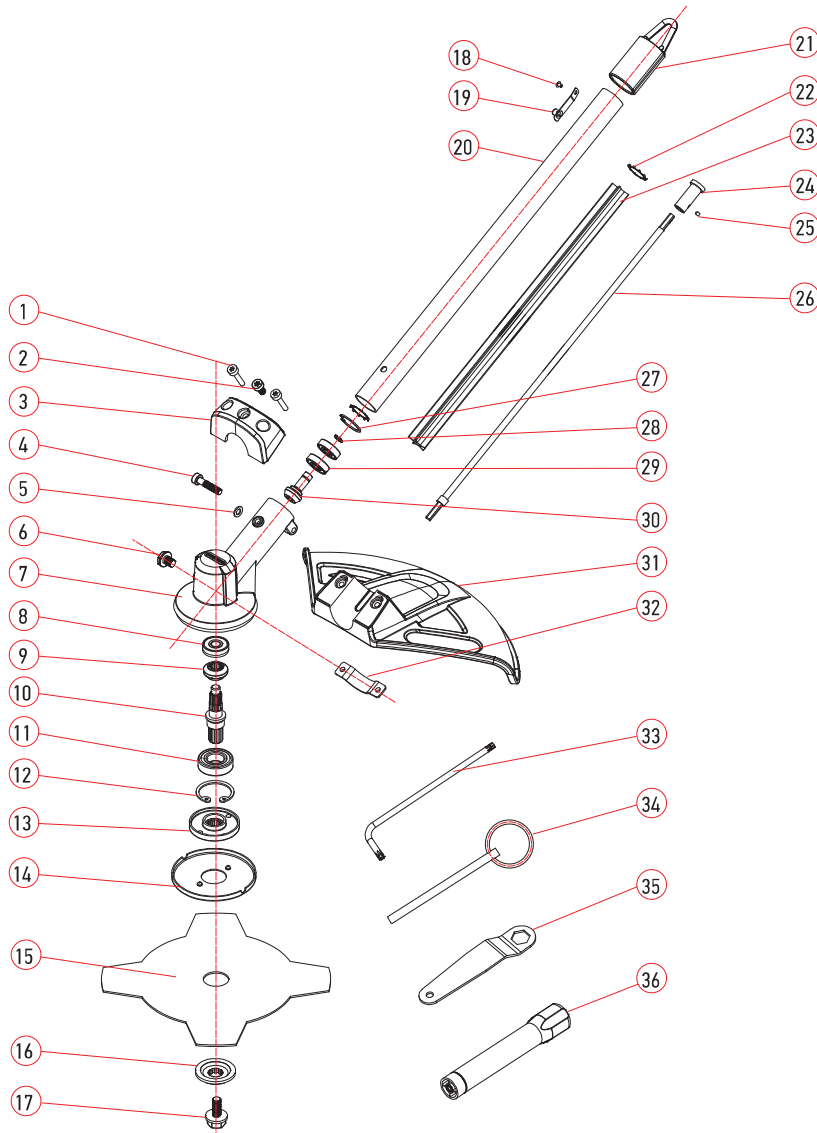

NO.	Name	Kit Part Number	Quantity
1	Screw	Misc. fastener kit 595898 Guard kit 595900	2
2	Screw	See item 1 kit 595898 See item 1 kit 595900	1
3	Shroud cover	See item 1 kit 595900	1
4	Screw	Gearbox kit 595895	1
5	Washer	See item 4 kit 595894	1
6	Bolt	See item 4 kit 595894	1
7	Gear box		1
8	Bearing		1
9	Gears		1
10	GT shaft		1
11	Bearing		1
12	Check ring for hole		1
13	GT ring flange		1
14	Positioning plate		1
15	Cutting blade	Blade kit 595899	1
16	Saddle washer	See item 15 kit 595899	1
17	Bolt	See item 15 kit 595899	1
18	Rivet	Shaft kit 595895	1
19	Clamp spring washer	See item 18 kit 595895	1
20	GT tube	See item 18 kit 595895	1
21	Tube cap	See item 18 kit 595895	1
22	Clip	See item 18 kit 595895	2
23	Star-shaped nylon sleeve	See item 18 kit 595895	1
24	Soft shaft connector	See item 18 kit 595895	1
25	Lock screw	See item 18 kit 595895	1
26	GT soft shaft	See item 18 kit 595895	1
27	Check ring for hole		1
28	Check ring for shaft		1
29	Bearing		2
30	Gears		1
31	Cutter safety guard	See item 1 kit 595900	1
32	Pressing plate	See item 1 kit 595900	1
33	Spanner		1
34	Bolt		1
35	Spanner		1
36	Barrier bar		1

BC600 Part Guide