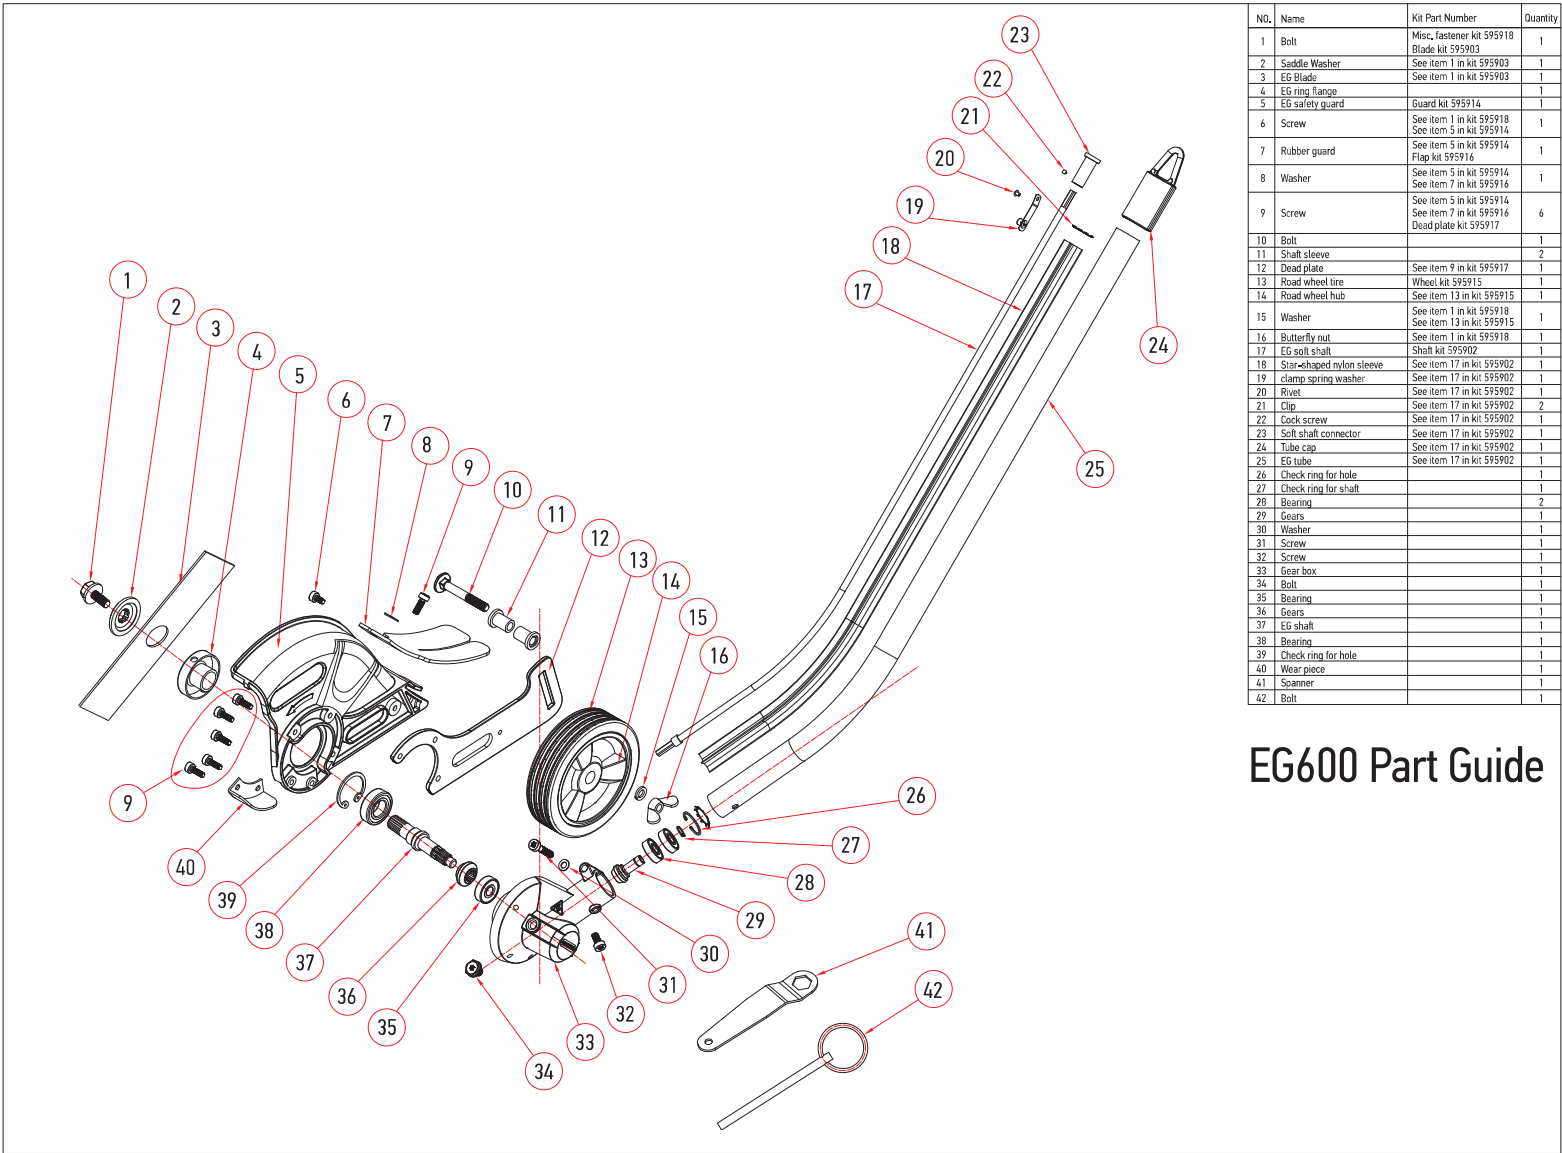

NO.	Name	Kit Part Number	Quantity
1	Bolt	Misc. fastener kit 595918 Blade kit 595903	1
2	Saddle Washer	See item 1 in kit 595903	1
3	EG Blade	See item 1 in kit 595903	1
4	EG ring flange		1
5	EG safety guard	Guard kit 595914	1
6	Screw	See item 1 in kit 595918 See item 5 in kit 595914	1
7	Rubber guard	See item 5 in kit 595914 Flap kit 595916	1
8	Washer	See item 5 in kit 595914 See item 7 in kit 595916	1
9	Screw	See item 5 in kit 595914 See item 7 in kit 595916 Dead plate kit 595917	6
10	Bolt		1
11	Shaft sleeve		2
12	Dead plate	See item 9 in kit 595917	1
13	Road wheel tire	Wheel kit 595915	1
14	Road wheel hub	See item 13 in kit 595915	1
15	Washer	See item 1 in kit 595918 See item 13 in kit 595915	1
16	Butterfly nut	See item 1 in kit 595918	1
17	EG soft shaft	Shaft kit 595902	1
18	Star-shaped nylon sleeve	See item 17 in kit 595902	1
19	clamp spring washer	See item 17 in kit 595902	1
20	Rivet	See item 17 in kit 595902	1
21	Clip	See item 17 in kit 595902	2
22	Cock screw	See item 17 in kit 595902	1
23	Soft shaft connector	See item 17 in kit 595902	1
24	Tube cap	See item 17 in kit 595902	1
25	EG tube	See item 17 in kit 595902	1
26	Check ring for hole		1
27	Check ring for shaft		1
28	Bearing		2
29	Gears		1
30	Washer		1
31	Screw		1
32	Screw		1
33	Gear box		1
34	Bolt		1
35	Bearing		1
36	Gears		1
37	EG shaft		1
38	Bearing		1
39	Check ring for hole		1
40	Wear piece		1
41	Scanner		1
42	Bolt		1

EG600 Part Guide