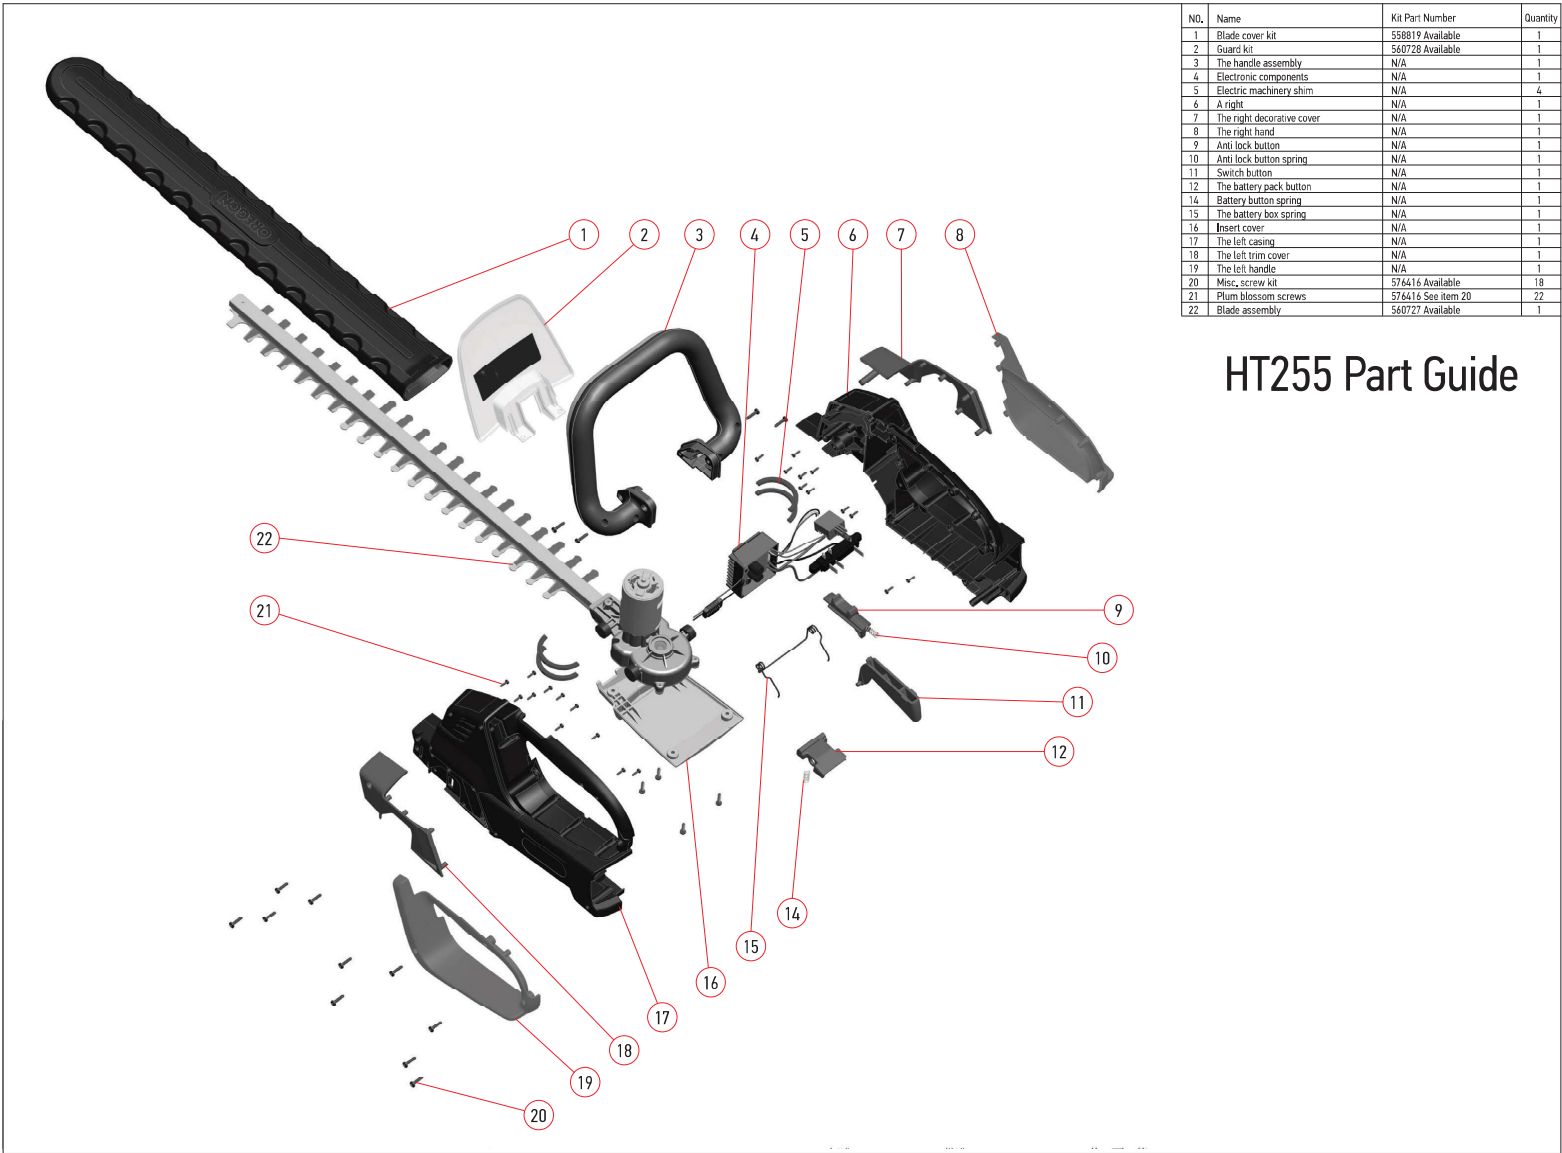

NO.	Name	Kit Part Number	Quantity
1	Blade cover kit	558819 Available	1
2	Guard kit	560728 Available	1
3	The handle assembly	N/A	1
4	Electronic components	N/A	1
5	Electric machinery shim	N/A	4
6	A right	N/A	1
7	The right decorative cover	N/A	1
8	The right hand	N/A	1
9	Anti lock button	N/A	1
10	Anti lock button spring	N/A	1
11	Switch button	N/A	1
12	The battery pack button	N/A	1
14	Battery button spring	N/A	1
15	The battery box spring	N/A	1
16	Insert cover	N/A	1
17	The left casing	N/A	1
18	The left trim cover	N/A	1
19	The left handle	N/A	1
20	Misc. screw kit	576416 Available	18
21	Plum blossom screws	576416 See item 20	22
22	Blade assembly	560727 Available	1

HT255 Part Guide