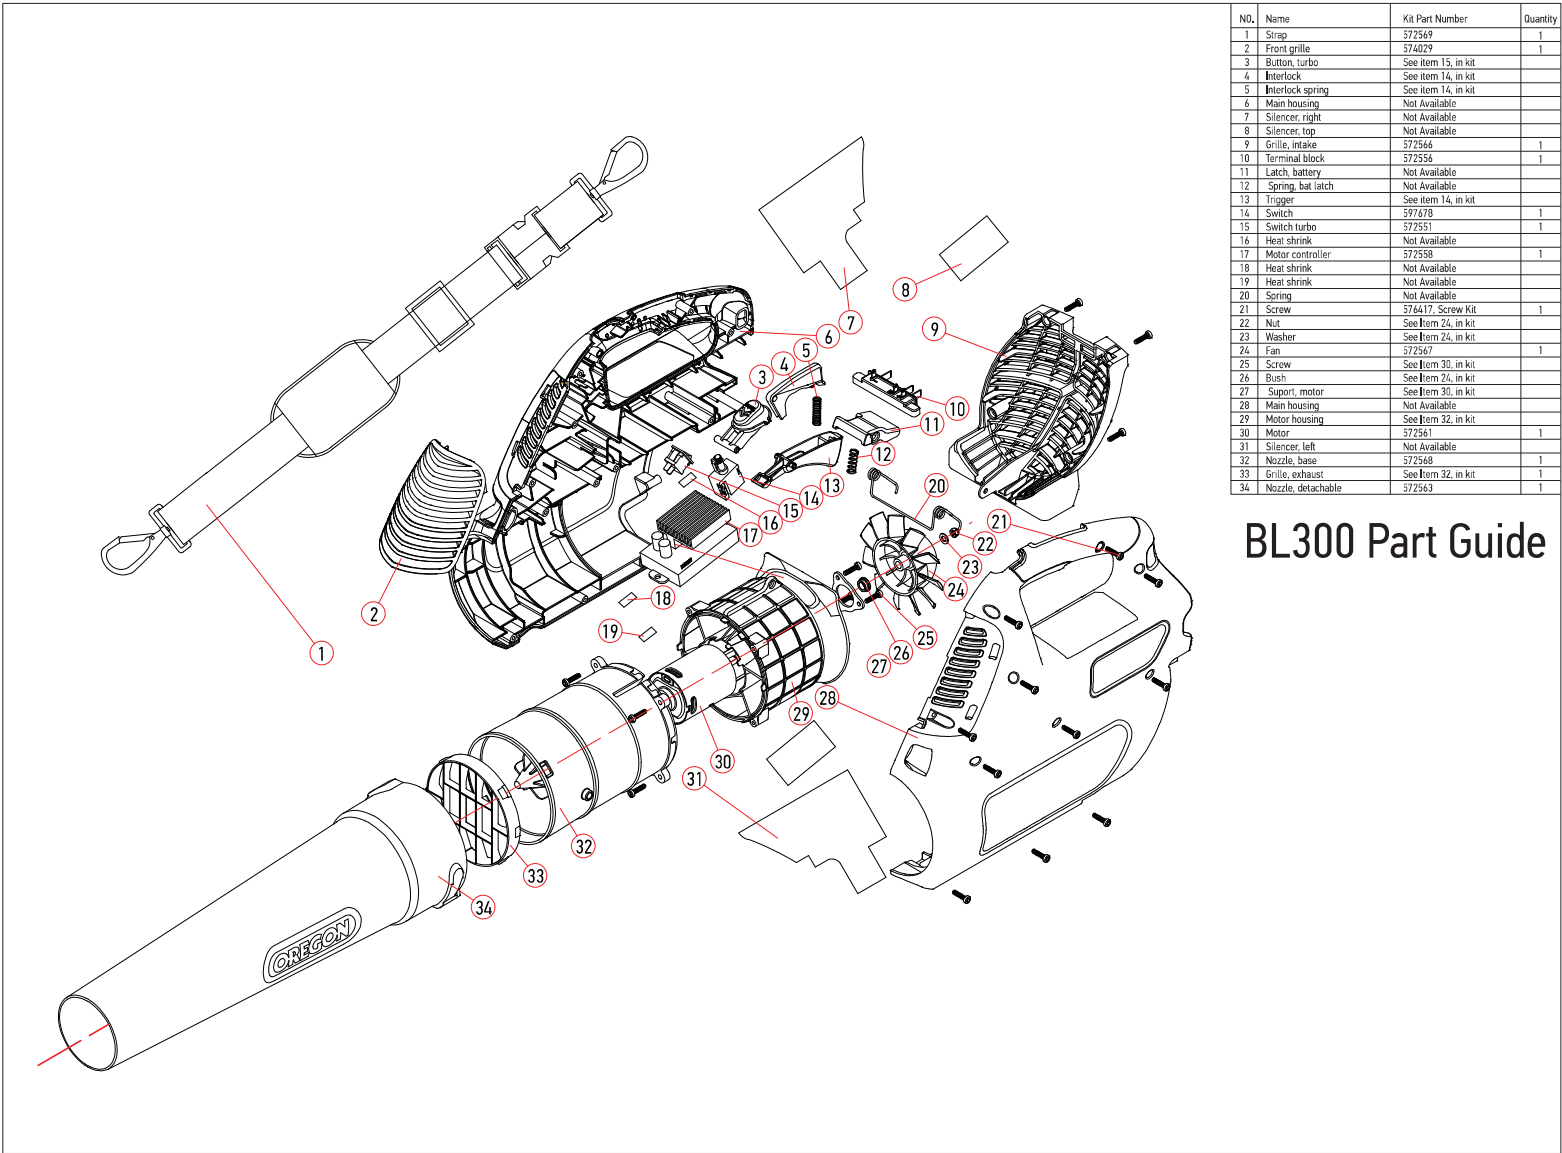

NO.	Name	Kit Part Number	Quantity
1	Strap	572549	1
2	Front grille	574029	1
3	Button, turbo	See item 15, in kit	
4	Interlock	See item 14, in kit	
5	Interlock spring	See item 14, in kit	
6	Main housing	Not Available	
7	Silencer, right	Not Available	
8	Silencer, top	Not Available	
9	Grille, intake	572566	1
10	Terminal block	572556	1
11	Latch, battery	Not Available	
12	Spring, bat latch	Not Available	
13	Trigger	See item 14, in kit	
14	Switch	577478	1
15	Switch turbo	572551	1
16	Heat shrink	Not Available	
17	Motor controller	572558	1
18	Heat shrink	Not Available	
19	Heat shrink	Not Available	
20	Screw	Not Available	
21	Screw	574417, Screw Kit	1
22	Nut	See Item 24, in kit	
23	Washer	See Item 24, in kit	
24	Fan	572567	1
25	Screw	See Item 30, in kit	
26	Bush	See Item 24, in kit	
27	Support, motor	See Item 30, in kit	
28	Main housing	Not Available	
29	Motor housing	See Item 32, in kit	
30	Motor	572561	1
31	Silencer, left	Not Available	
32	Nozzle, base	572568	1
33	Grille, exhaust	See Item 32, in kit	
34	Nozzle, detachable	572563	1

BL300 Part Guide